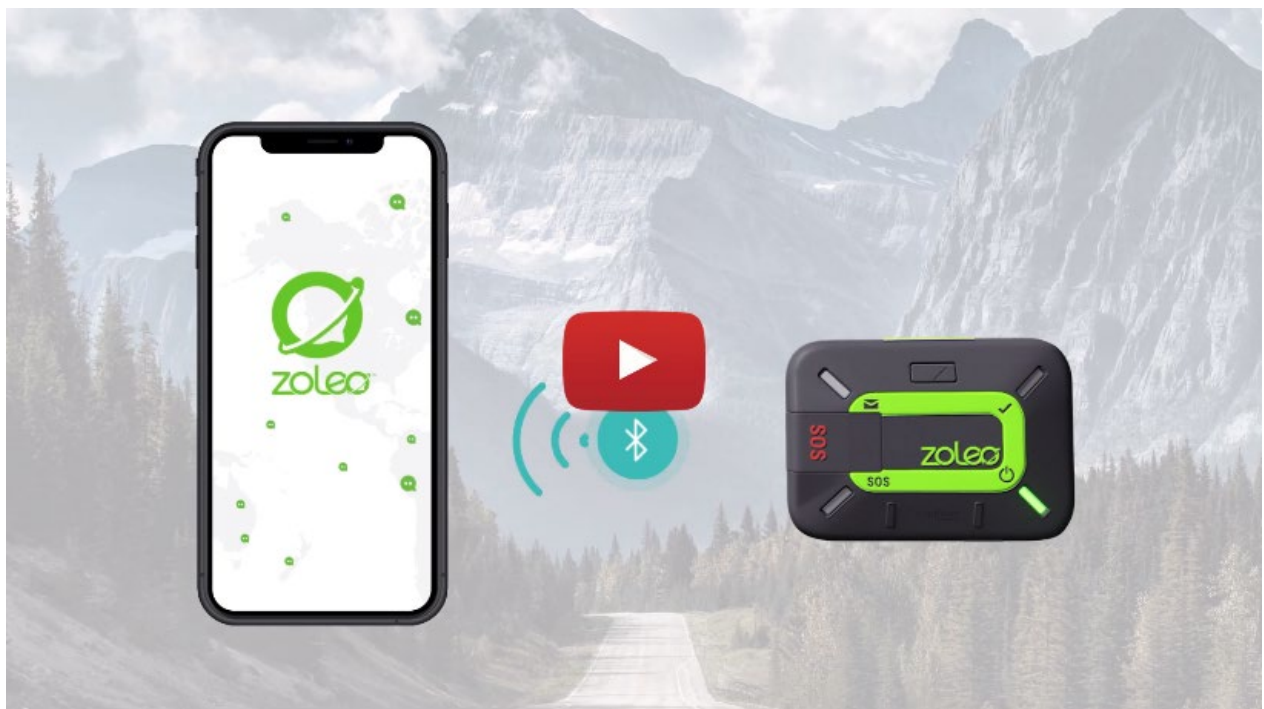

HOW IT WORKS

When you're beyond cell coverage the ZOLEO satellite communicator connects with the free ZOLEO App on your phone/tablet to transmit messages via Iridium® -- the only satellite network that provides coverage everywhere on the planet!

When you're within cell coverage, only ZOLEO seamlessly delivers messages via cellular or Wi-Fi. With ZOLEO, you'll always get the message, even if the ZOLEO device is turned off!