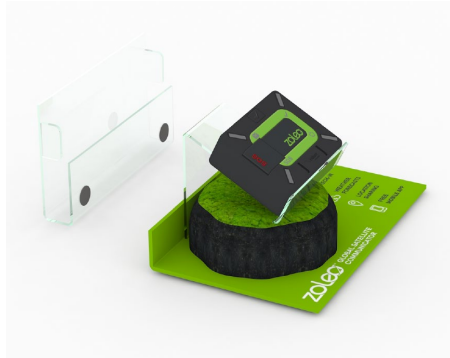

PRODUCT STAND AND BROCHURE HOLDER

The versatile two-part display stand can be used with or without the magnetic brochure holder attached. Measuring 5.3 in deep by 8.3 in wide and 3.5 in high, it is compact enough for use on a countertop or inside a glass case. You'll also receive a supply of full colour brochures for your store(s).

To order more point of purchase materials, please email partnersupport@roadpost.com.

EMPLOYEE PURCHASE (EXPERTVOICE) PROGRAM

The ZOLEO Employee Purchase (EP) program helps educate employees on the ZOLEO product through a training session on the **ExpertVoice platform**. Exclusively, enjoy all the benefits of ZOLEO product while saving 35% on your ZOLEO device, monthly service plan and activation fee.

[Learn More](#)