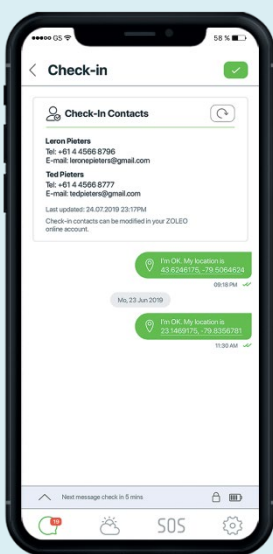

[Learn More](#)

ZOLEO Mobile App

The free ZOLEO App is the key to all the awesome global messaging and safety features that ZOLEO offers. Your contacts can also use it to message you (they don't need to own a ZOLEO device to message you using the app). Messaging app-to-app enables you to exchange messages of 950+ characters, and you'll get their message even if your ZOLEO device is being used by someone else, or is turned off.

GLOBAL MESSAGING

Send and receive text, email or app-to-app messages anywhere -- in the backcountry or around the globe! (SMS up to 160 char., email up to 200 char., app-to-app 950+ char.)

SOS ALERTING

In an emergency, trigger an SOS alert and rest assured the 24/7 emergency response coordination center will respond. You'll be able to exchange messages and receive step-by-step updates throughout the incident. SOS alerts can also be canceled.

CHECK-IN

Check in to let others know that you're okay. With one press you can send a check-in message (include your GPS location coordinates if you want to).

WEATHER FORECASTS

Be prepared. Get accurate, hyper-local Dark Sky™ weather forecasts wherever you are. Each forecast includes current conditions, detailed forecasts for the next 36 hours and daily forecasts for five (5) days.

ADD-ONS

LOCATION SHARE+ (Optional add-on subscription - \$7.50/month)

Location Share+ enables ZOLEO users to share their location with their check-in contacts, on a user-selected interval from every 6 minutes to 4 hours. ZOLEO users and check-in recipients will be able to use the free ZOLEO app to view the current location and breadcrumb trail on a map. ZOLEO users can start/stop location sharing any time, and also download maps for use offline. Location Share+ is an optional add-on subscription, that includes unlimited Location Share+ and check in messages! (Additional charges apply; can be cancelled any time.)