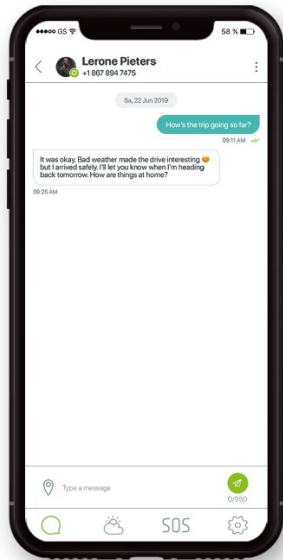

ZOLEO Mobile App

The free ZOLEO App is the key to all the awesome global messaging and safety features that ZOLEO offers. Your contacts can also use it to message you (they don't need to own a ZOLEO device to message you using the app). Messaging app-to-app enables you to exchange messages of 950+ characters, and you'll get their message even if your ZOLEO device is being used by someone else, or is turned off.

GLOBAL MESSAGING

Send and receive text, email or app-to-app messages anywhere -- in the backcountry or around the globe! (SMS up to 160 char., email up to 200 char., app-to-app 950+ char.)