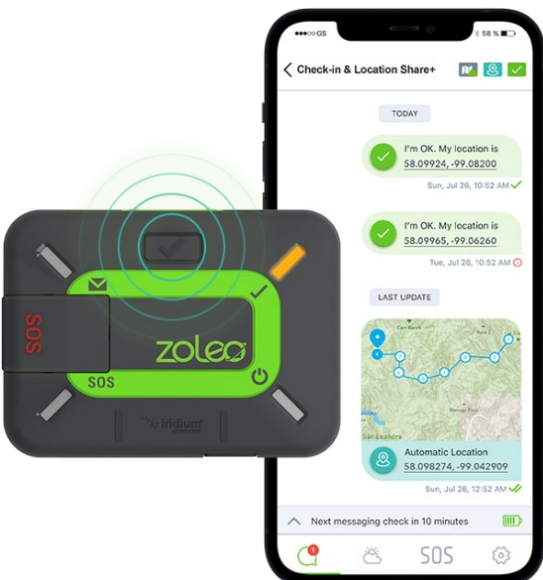

[Learn More](#)

ZOLEO Mobile App

The free ZOLEO App is the key to all the awesome global messaging and safety features that ZOLEO offers. Your contacts can also use it to message you (they don't need to own a ZOLEO device to message you using the app). Messaging app-to-app enables you to exchange messages of 950+ characters, and you'll get their message even if your ZOLEO device is being used by someone else, or is turned off.

CHECK-IN

Check in to let others know that you're okay. With one press you can send a check-in message (include your GPS location coordinates if you want to).

WEATHER FORECASTS

Be prepared. Get accurate, hyper-local Dark Sky™ weather forecasts wherever you are. Each forecast includes current conditions, detailed forecasts for the next 36 hours and daily forecasts for five (5) days.

ZOLEO Monthly Plans

All ZOLEO monthly plans include:

- Your own ZOLEO SMS number and email address
- Unlimited SOS messaging
- Convenient usage alerts and optional message top-up bundles
- Flexibility to change, suspend or cancel if your needs change

ADD-ONS

LOCATION SHARE+ (Optional add-on subscription - \$7.50/month)

Location Share+ enables ZOLEO users to share their location with their check-in contacts, on a user-selected interval from every 6 minutes to 4 hours. ZOLEO users and check-in recipients will be able to use the free ZOLEO app to view the current location and breadcrumb trail on a map. ZOLEO users can start/stop location sharing any time, and also download maps for use offline. Location Share+ is an optional add-on subscription, that includes unlimited Location Share+ and check in messages! (Additional charges apply; can be cancelled any time.)