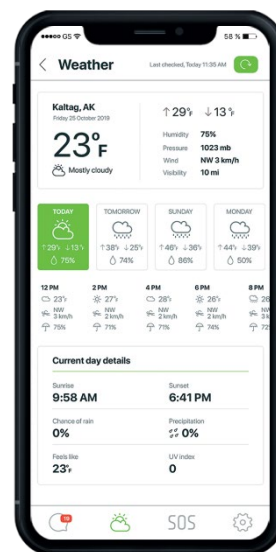

[Learn More](#)

ZOLEO Mobile App

The free ZOLEO App is the key to all the awesome global messaging and safety features that ZOLEO offers. Your contacts can also use it to message you (they don't need to own a ZOLEO device to message you using the app). Messaging app-to-app enables you to exchange messages of 950+ characters, and you'll get their message even if your ZOLEO device is being used by someone else, or is turned off.

GLOBAL MESSAGING

Send and receive text, email or app-to-app messages anywhere -- in the backcountry or around the globe! (SMS up to 160 char., email up to 200 char., app-to-app 950+ char.)

SOS ALERTING

In an emergency, trigger an SOS alert and rest assured the 24/7 emergency response coordination center will respond. You'll be able to exchange messages and receive step-by-step updates throughout the incident. SOS alerts can also be canceled.

CHECK-IN

Check in to let others know that you're okay. With one press you can send a check-in message (include your GPS location coordinates if you want to).

WEATHER FORECASTS

Be prepared. Get accurate, hyper-local Dark Sky™ weather forecasts wherever you are. Each forecast includes current conditions, detailed forecasts for the next 36 hours and daily forecasts for five (5) days.

ZOLEO Monthly Plans

All ZOLEO monthly plans include:

- Your own ZOLEO SMS number and email address
- Unlimited SOS messaging
- Convenient usage alerts and optional message top-up bundles
- Flexibility to change, suspend or cancel if your needs change