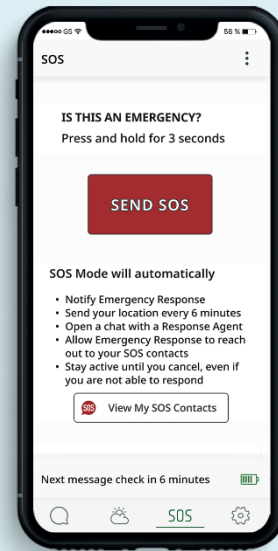

[Learn More](#)

ZOLEO Mobile App

The free ZOLEO App is the key to all the awesome global messaging and safety features that ZOLEO offers. Your contacts can also use it to message you (they don't need to own a ZOLEO device to message you using the app). Messaging app-to-app enables you to exchange messages of 950+ characters, and you'll get their message even if your ZOLEO device is being used by someone else, or is turned off.

GLOBAL MESSAGING

Send and receive text, email or app-to-app messages anywhere -- in the backcountry or around the globe! (SMS up to 160 char., email up to 200 char., app-to-app 950+ char.)

SOS ALERTING

In an emergency, trigger an SOS alert and rest assured the 24/7 emergency response coordination center will respond. You'll be able to exchange messages and receive step-by-step updates throughout the incident. SOS alerts can also be canceled.

CHECK-IN

Check in to let others know that you're okay. With one press you can send a check-in message (include your GPS location coordinates if you want to).

WEATHER FORECASTS

Be prepared. Get accurate, hyper-local Dark Sky™ weather forecasts wherever you are. Each forecast includes current conditions, detailed forecasts for the next 36 hours and daily forecasts for five (5) days.